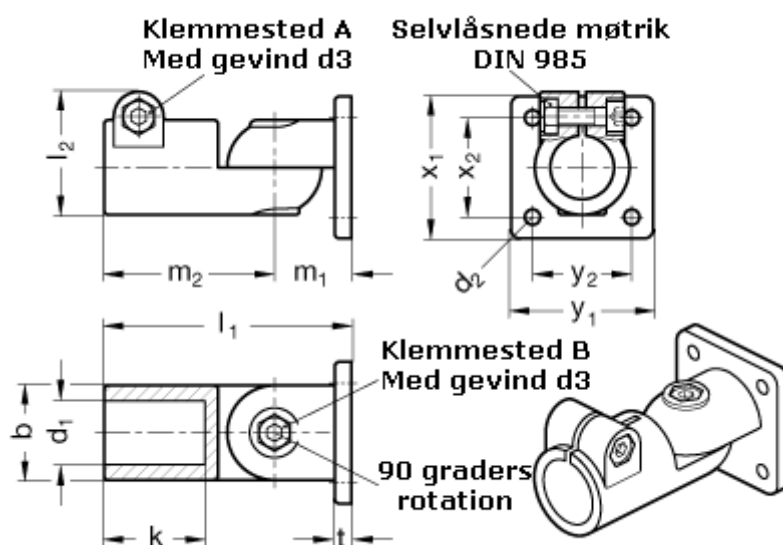

Article number: 20282B25S2BL

Description: E+G Swivel clamp connector joint
GN 282-B25-S-2-BL

Measures

$b = 40$	$m_2 = 72$
$d_1 = B25$	$t = 7$
$d_2 = 6.5$	$x_1 = 60$
$d_3 = M 8$	$x_2 = 42$
$k = 42.5$	$y_1 = 60$
$l_1 = 104.5$	$y_2 = 42$
$l_2 = 52.0$	
$m_1 = 32.5$	